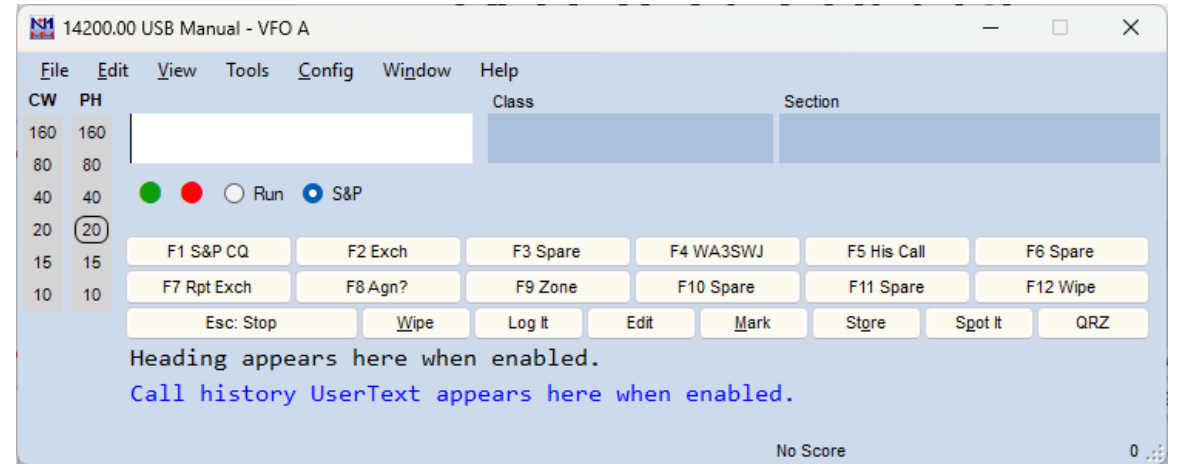

Band, Name,
State, Grid get
filled in
automatically

Logger Integration with Digital Programs

“Auto Logging”

N1MM+

FLDIGI

-- or --

WSJT-X

Integration with WSJT-X and JTAlert (Auto Logging)