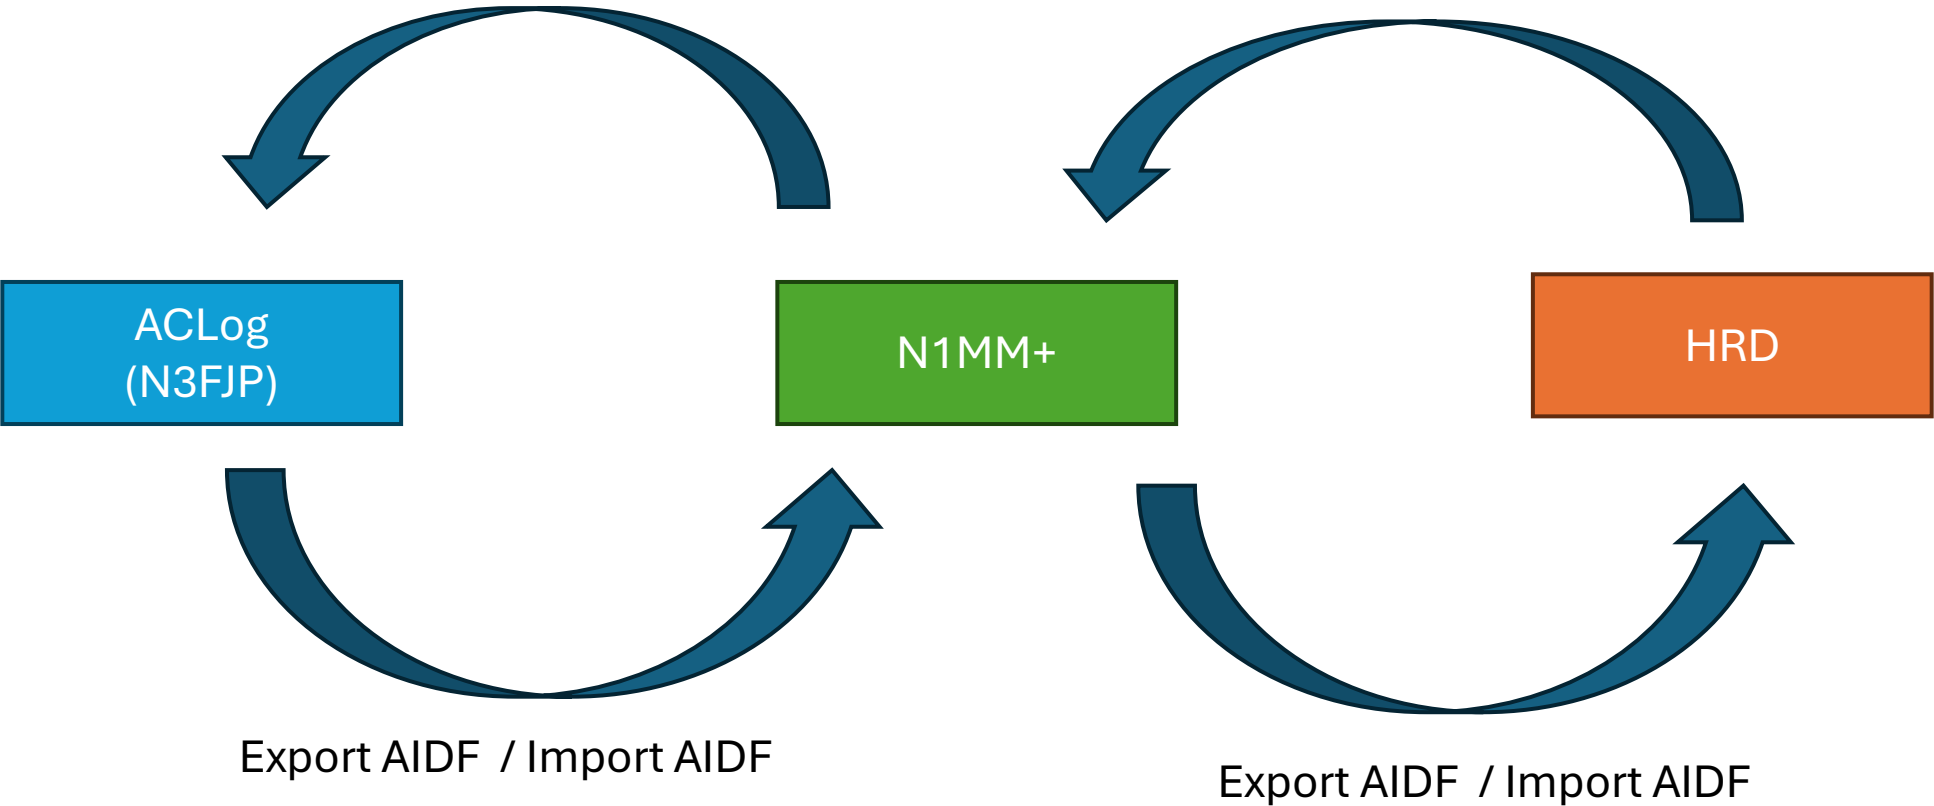

Moving Between PC Logging Programs