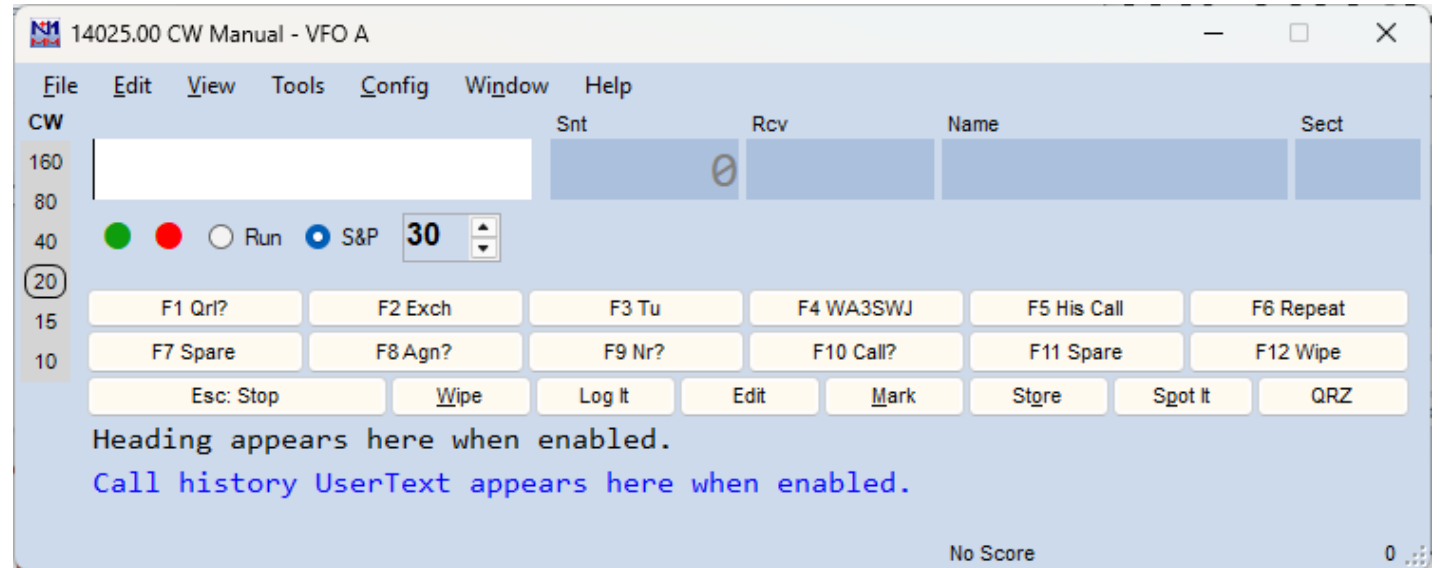

WA3SWJ

RS(T)

MA

2:05:33 PM

19:05:33 UTC

N1MM+ Configured for Winter Field Day

N1MM+ Configured for CW Sprint Contest

Keeping Track of “Worked Before”