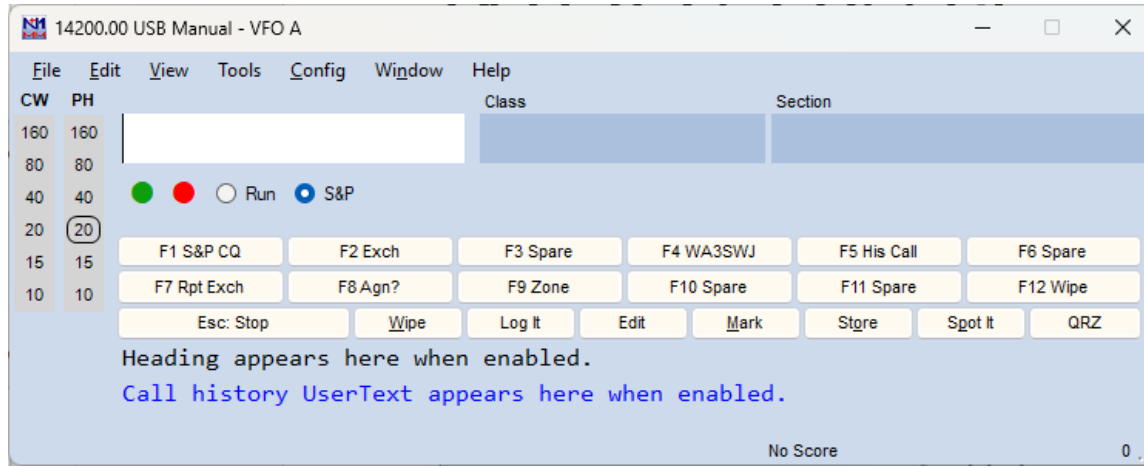

WA3SWJ

RS(T)

MA

2:05:33 PM

19:05:33 UTC

N1MM+ Configured for Winter Field Day

N1MM+ Configured for CW Sprint Contest

Keeping Track of “Worked Before”