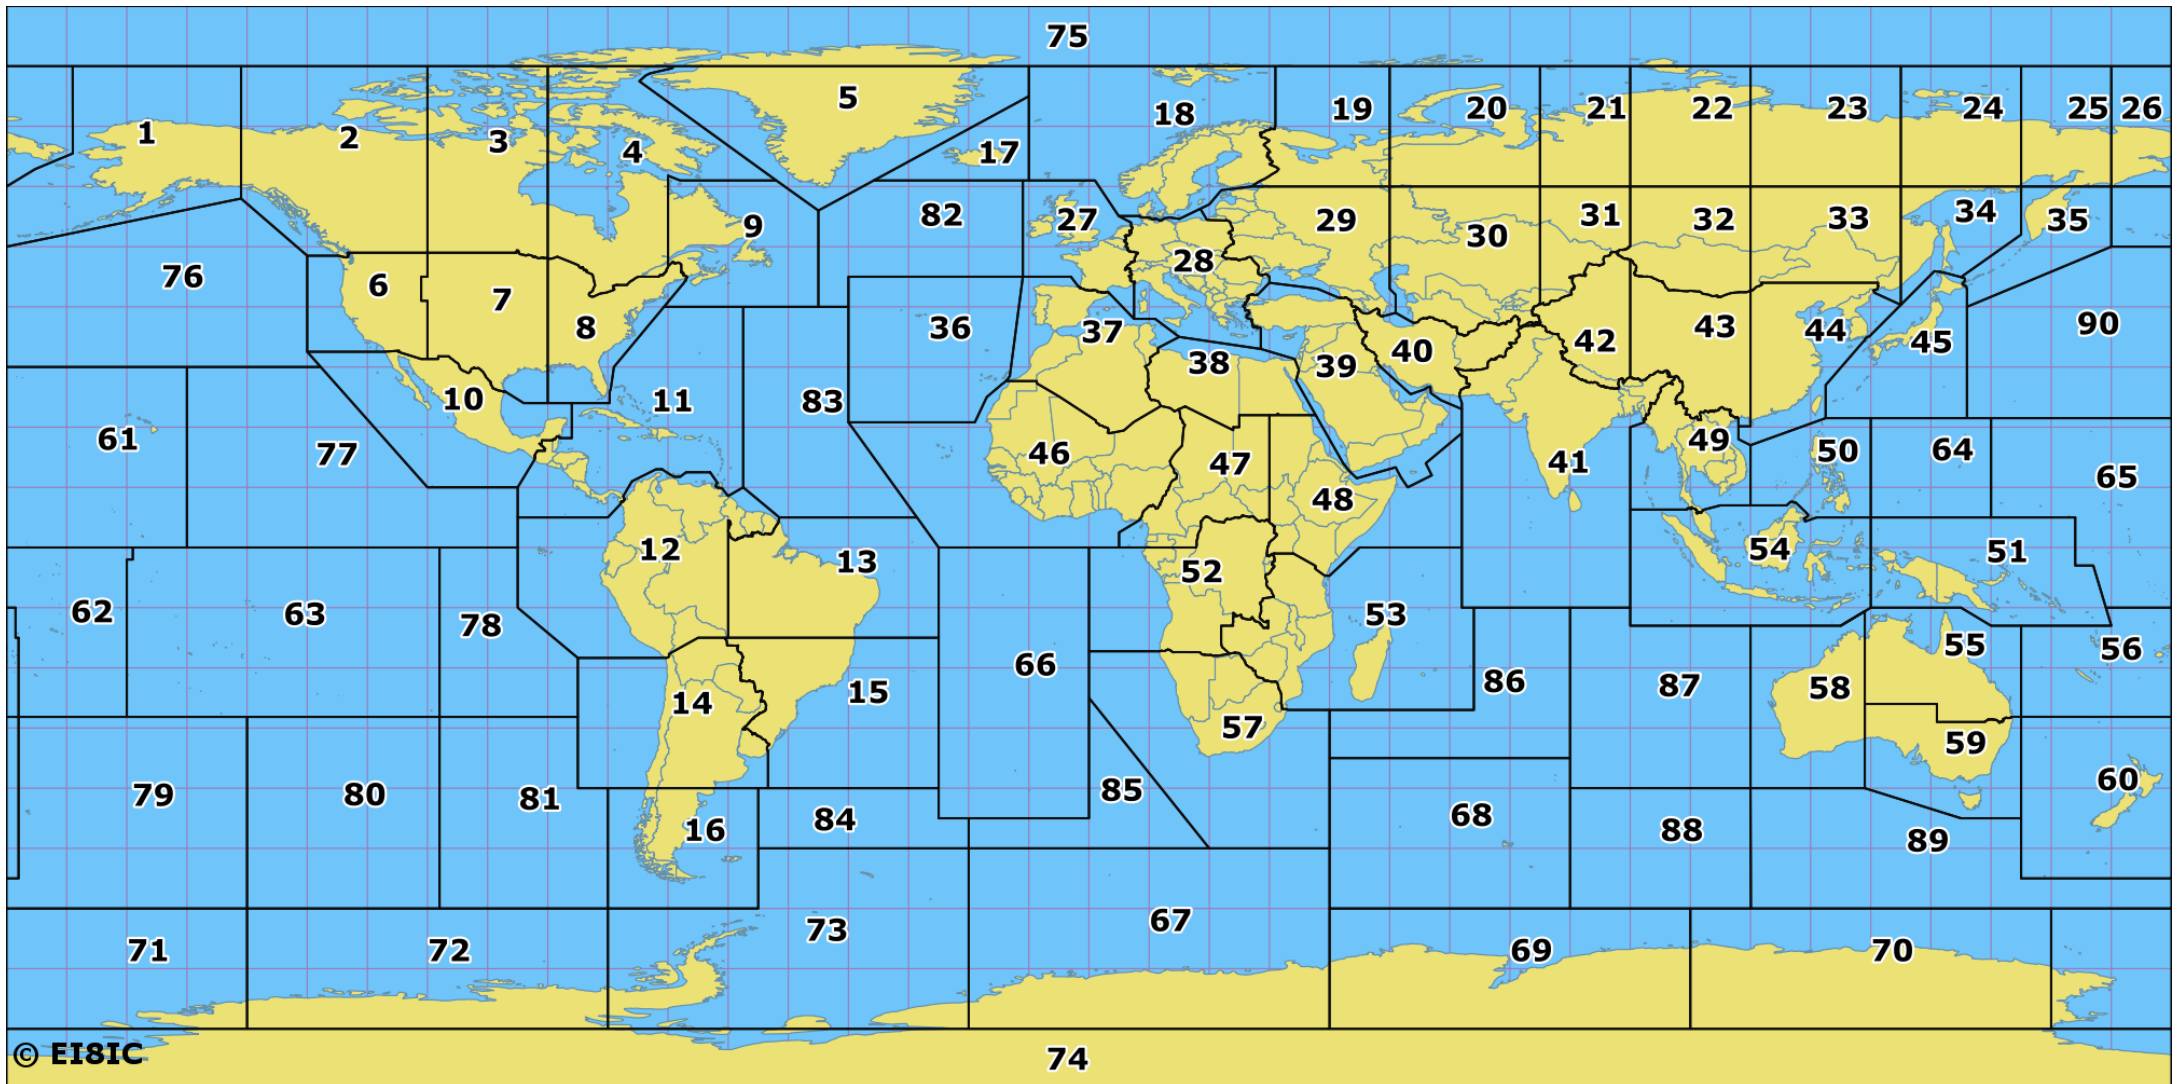

ITU Zones – Cape Cod – Zone 8 (International Telecommunication Union)

Award Categories .. Worked All States (WAS)

Mixed
160M
80M
40M
30M
20M
17M
15M
12M
10M
6M
2M

CW
Phone
Digital *
FT4
FT8
RTTY
Digital 160M
80M Phone
80M CW
80M Digital
80M RTTY
40M Phone
40M CW
40M Digital
40M RTTY
30M Digital

20M Phone
20M CW
20M Digital
20M RTTY
17M Digital
15M Phone
15M CW
15M Digital
15M RTTY
12M Digital
10M Phone
10M CW
10M Digital
Phone 6M
Digital 6M
Phone 2M
Triple Play
5-Band *