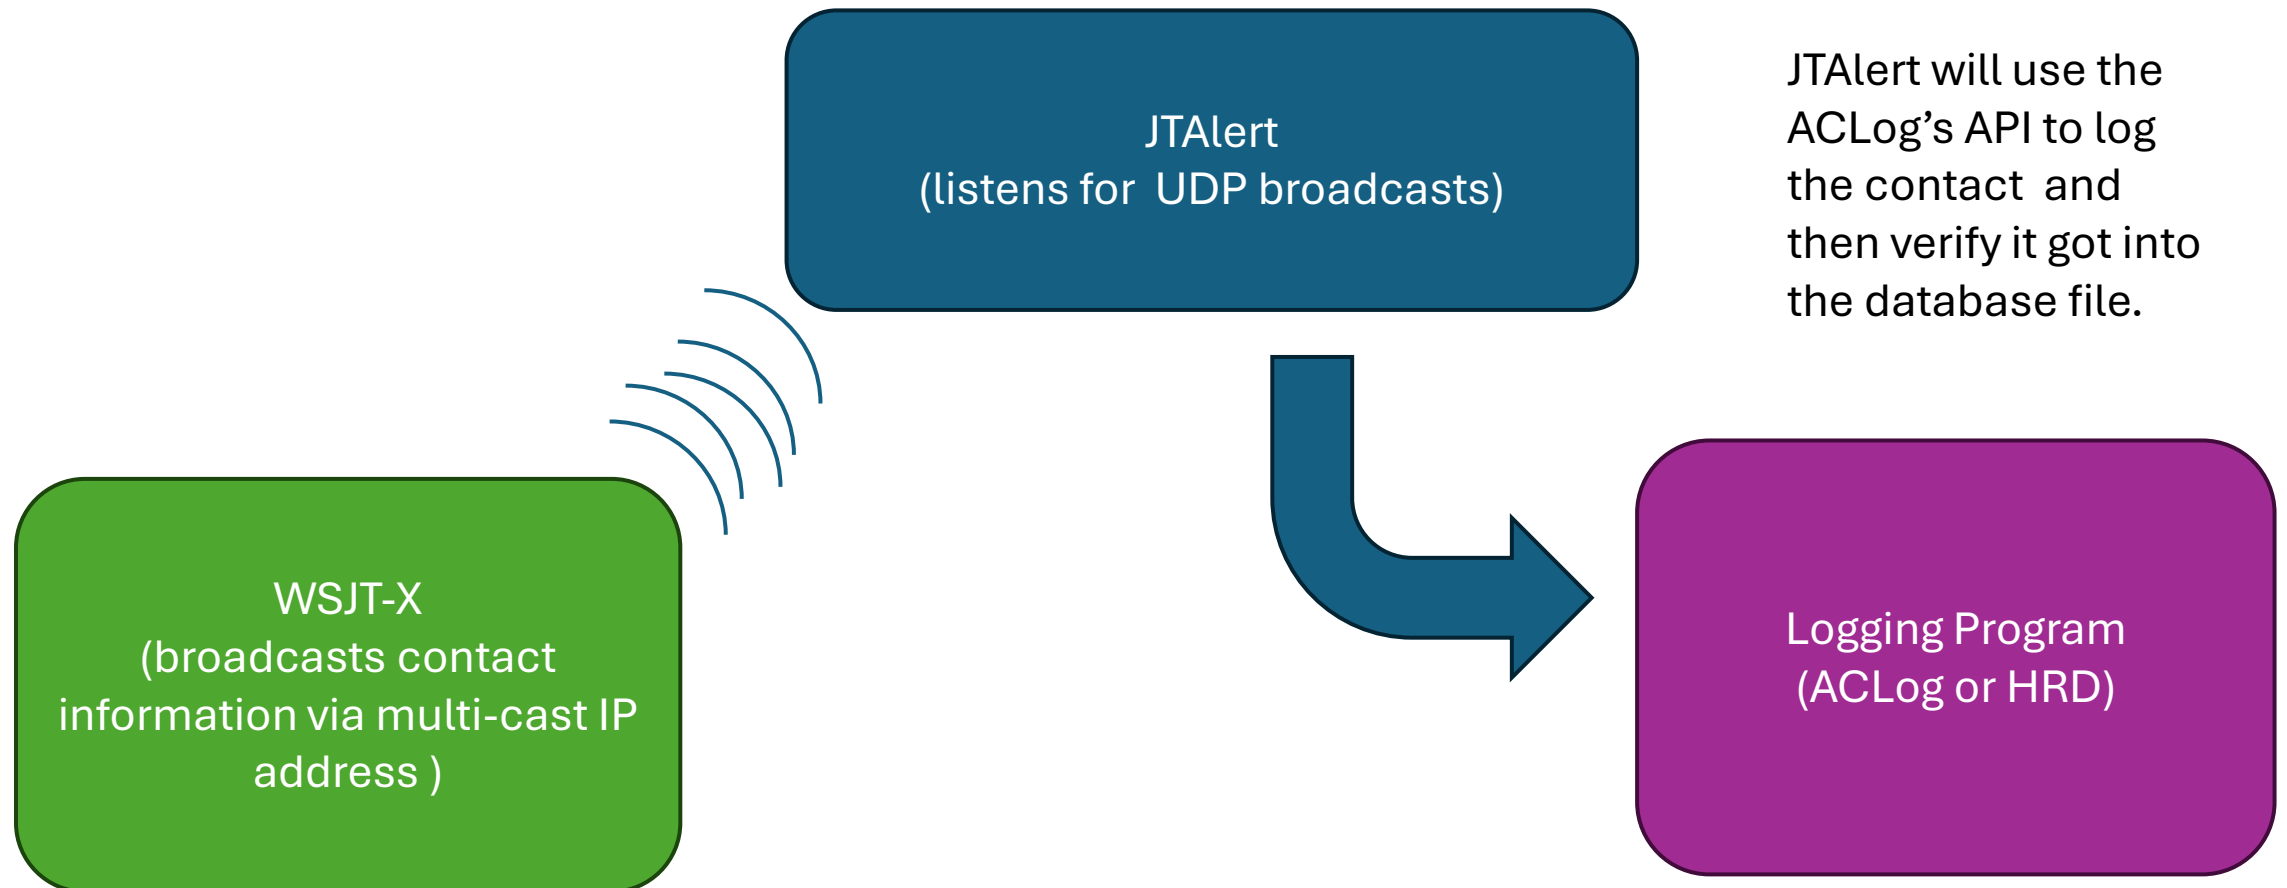

Band, Name,
State, Grid get
filled in
automatically

Logger Integration with Digital Programs

“Auto Logging”

N1MM+

FLDIGI

-- or --

WSJT-X

Integration with WSJT-X and JTAlert (Auto Logging)