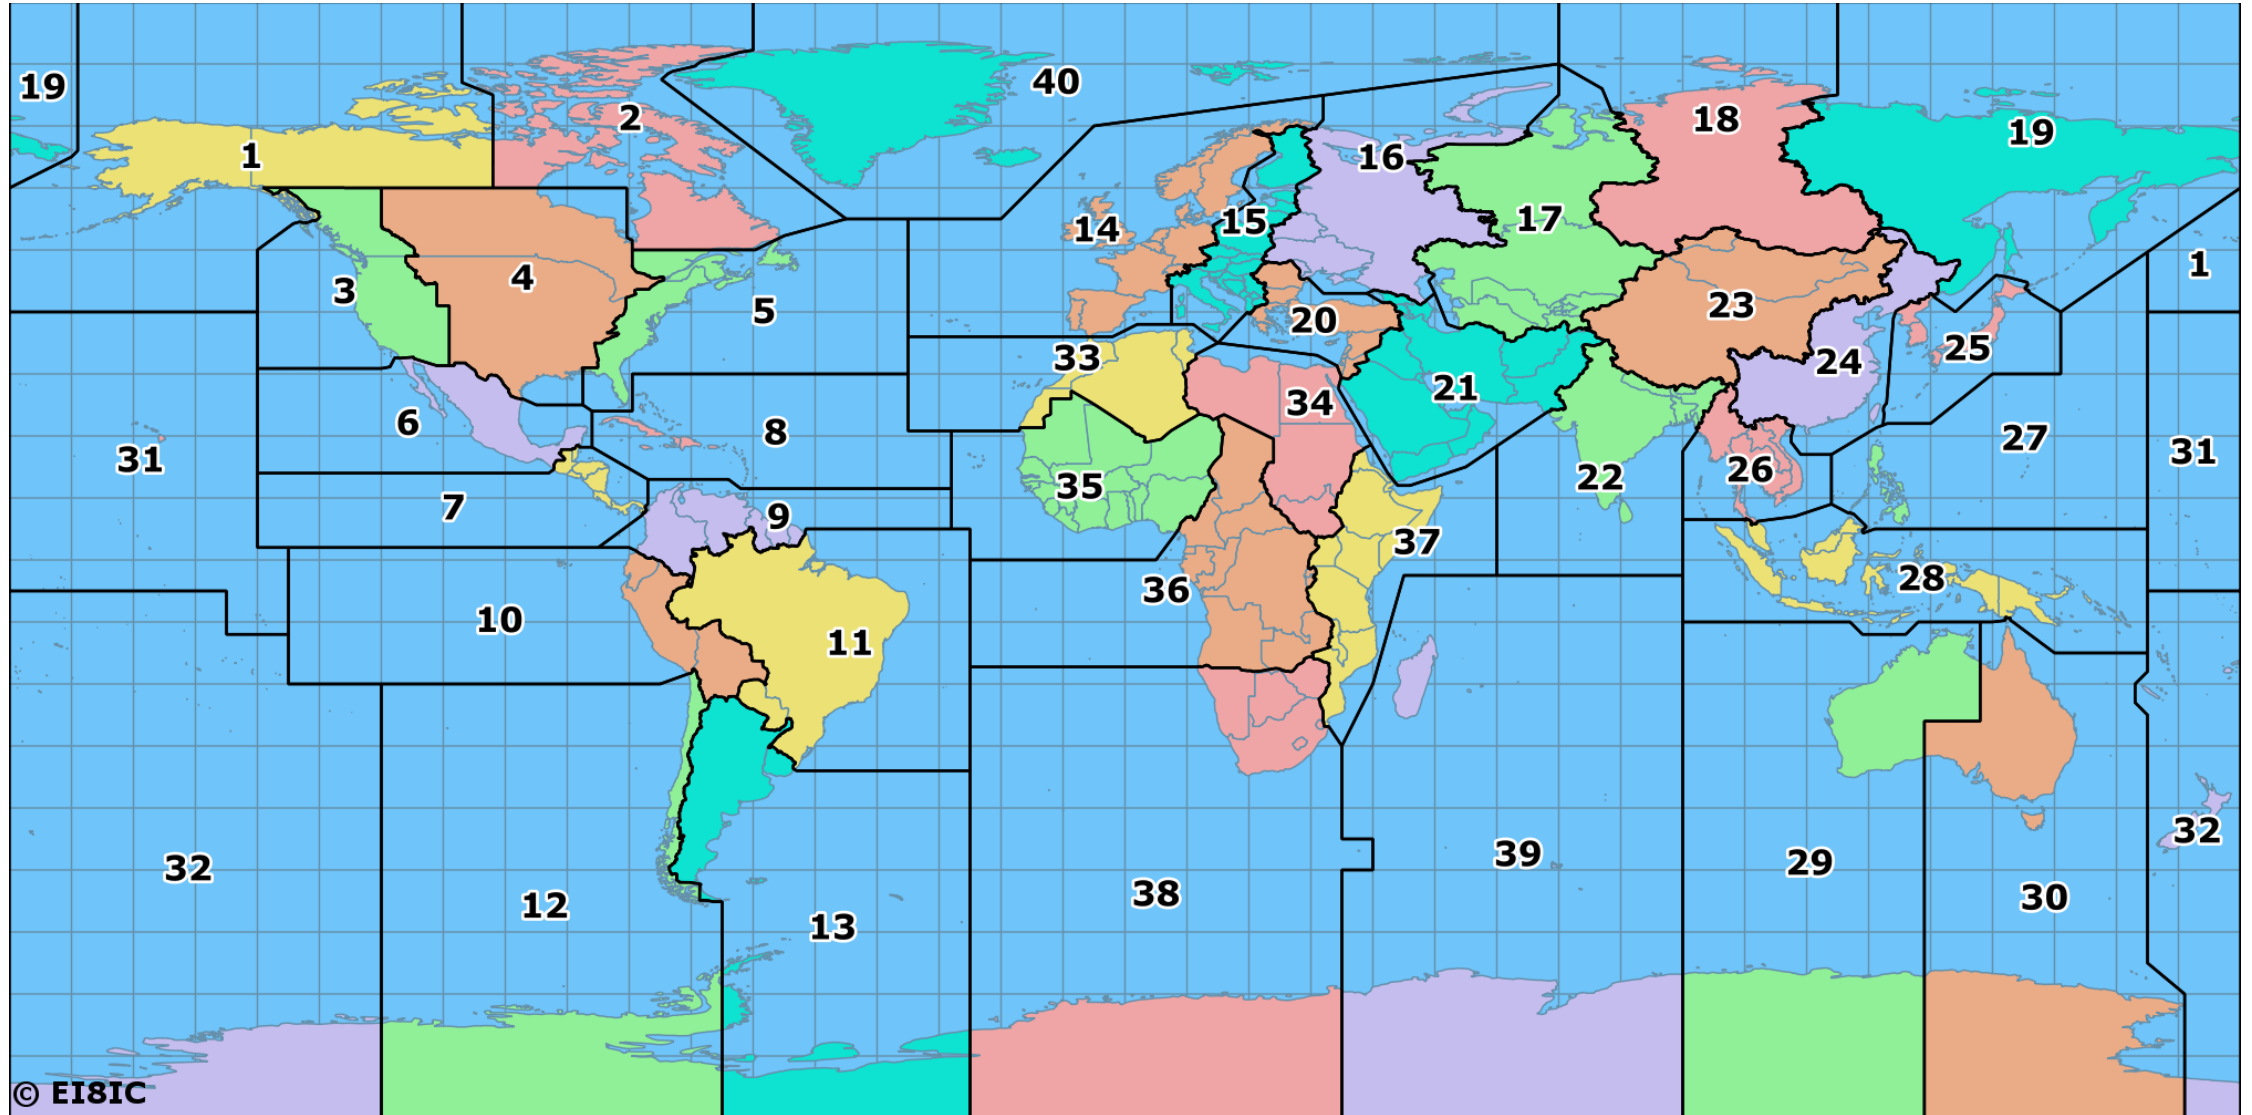

CQ Zones - Cape Cod - Zone 5